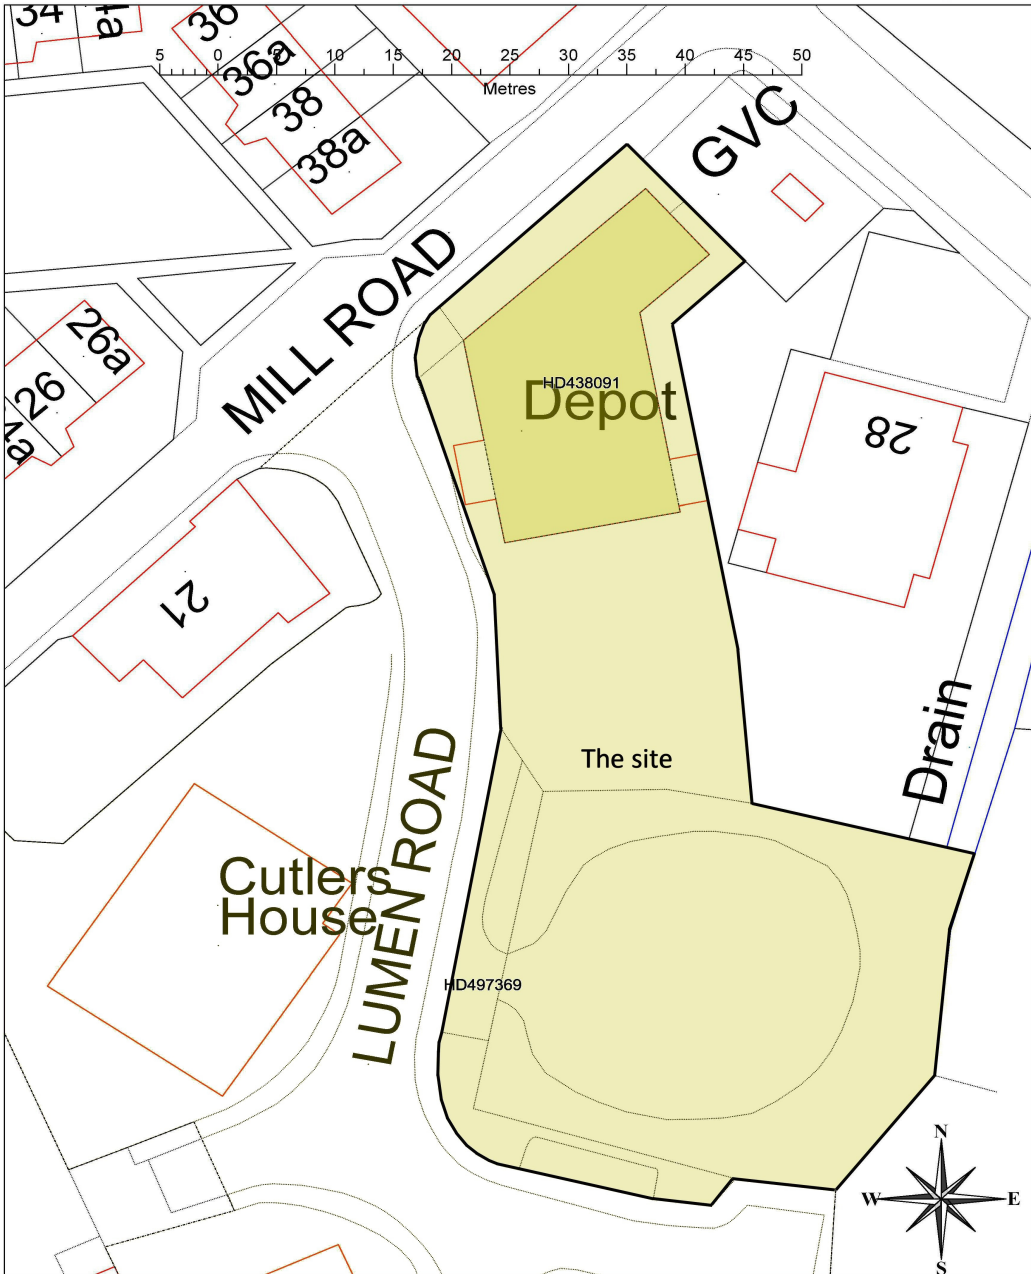

Title :- Land and warehouse, Lumen Road, Royston, Hertfordshire SG8 7AE

Scale: 1:500
Date: 25:09:12